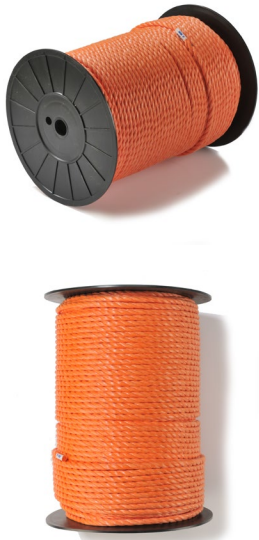


A close-up photograph of several synthetic ropes. The background is a thick, red braided rope. In the foreground, there are several white braided ropes and a yellow braided rope with a blue stripe. The ropes are arranged in a way that shows their texture and color.

SYNTHETISCH
TOUW
SYNTHETIC ROPE

Synthetisch touw Synthetic rope

Polypropylene / 3-strengs geslagen Polypropylene rope / 3-stands laid

| Spoelen / trossen à 220 meter
| Spools / coils each 220 metres

d = diameter
d = diameter

Synthetisch touw Synthetic rope

Polypropylene / 8-strengs gevlochten Polypropylene rope / 8-strands braided

| Trossen à 220 meter / beide zijden paaloo 1,80 meter
| Coils each 220 metres / both sides eye of 1,80 metres

Polyesterdraad op spoel Polyester wire

| Spoelen à 1800 meter
| Spools each 1800 metres

d = diameter
d = diameter

kl = kleur
kl = colour

Artikelnr.	d	kl
Part no.	mm	kl
325015022	2,2	transparant / transparent
325025022	2,2	zwart / black